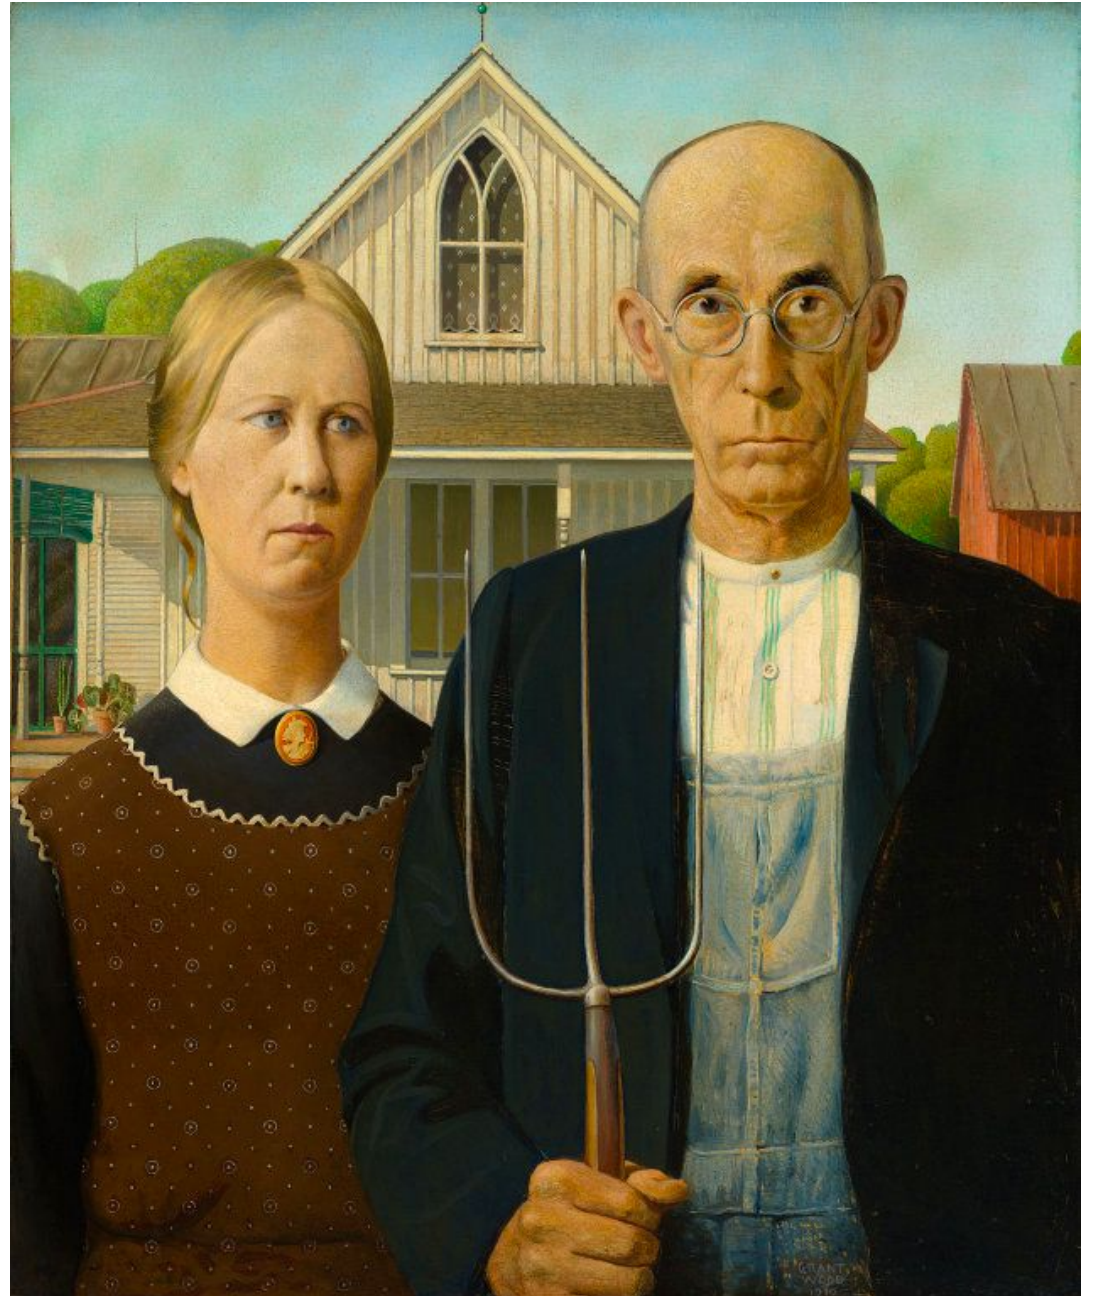

# Midnight Ride of Paul Revere

# Arbor Day

# Near Sundown

# American Gothic